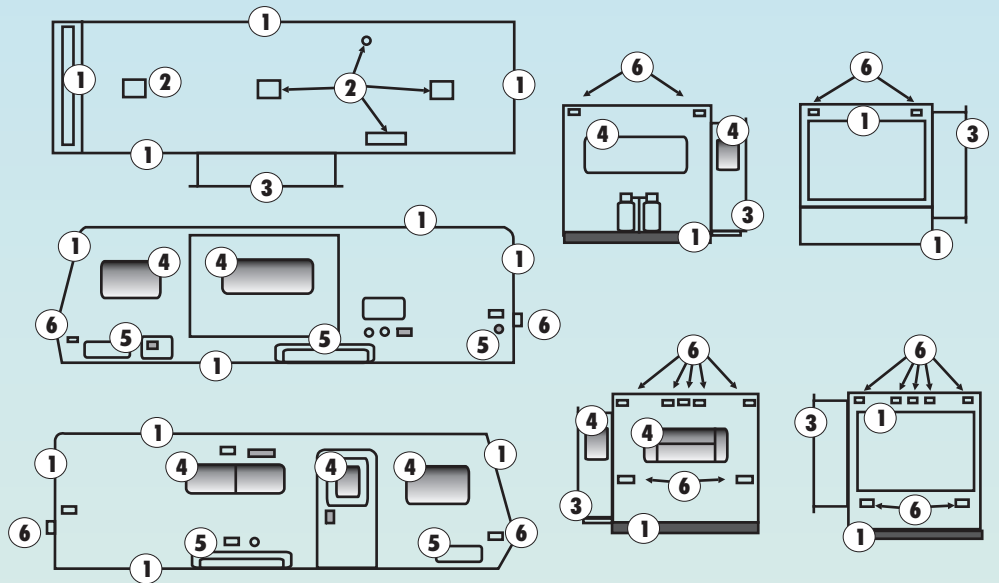

AMERICA'S MOST LIVEABLE RVs.

Key Resealing Areas

CAMPING TRAILERS

JAY FEATHER SERIES

TRAVEL TRAILER SERIES

FIFTH WHEEL SERIES

MOTORHOME SERIES

OCTANE TRAVEL TRAILER SERIES

RECON FIFTH WHEEL SERIES

LEGEND

1. Trim Edges
2. Roof items

3. Slideout Roof/Floor
4. Windows/Doors

5. Storage Compartments/Access Doors/Wheel Wells
6. Lights