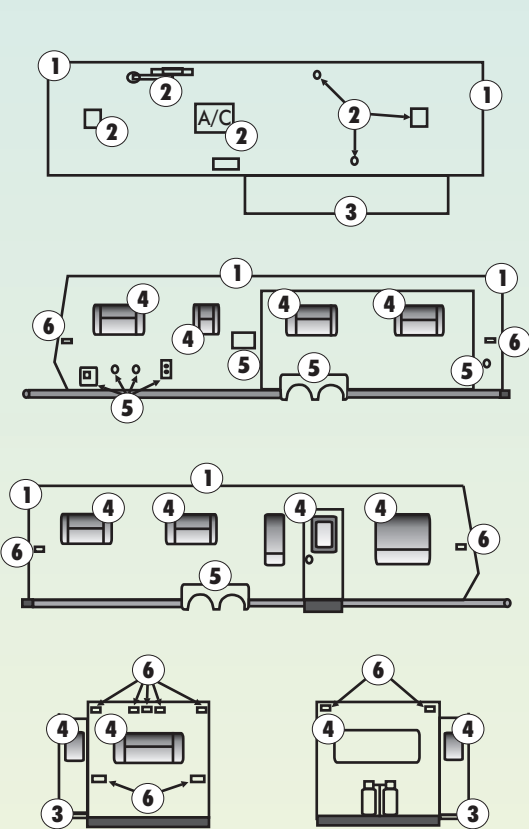

AMERICA'S MOST LIVEABLE RVs.

Key Resealing Areas

CAMPING TRAILERS

JAY FEATHER SERIES

TRAVEL TRAILER SERIES

FIFTH WHEEL SERIES

MOTORHOME SERIES

OCTANE TRAVEL TRAILER SERIES

RECON FIFTH WHEEL SERIES

LEGEND

1. Trim Edges
2. Roof items

3. Slideout Roof/Floor
4. Windows/Doors

5. Storage Compartments/Access Doors/Wheel Wells
6. Lights